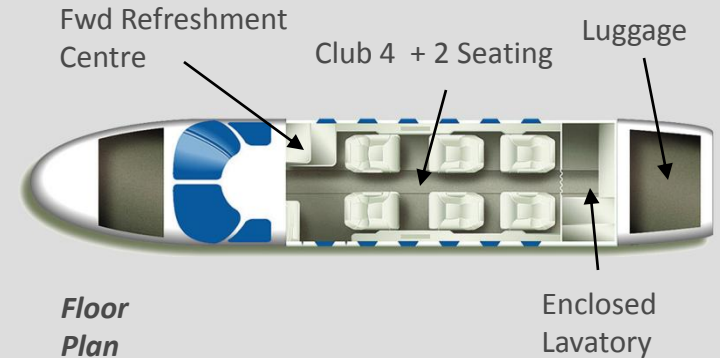

EXTERIOR

All over Matterhorn White with Silver Grey and Blue accent striping.

Cockpit

Specifications are subject to verification by purchaser. Aircraft is subject to prior sale, and/or removal from the market without prior notice.

PARTNERSHIP

COMMITMENT

INTEGRITY

INNOVATION